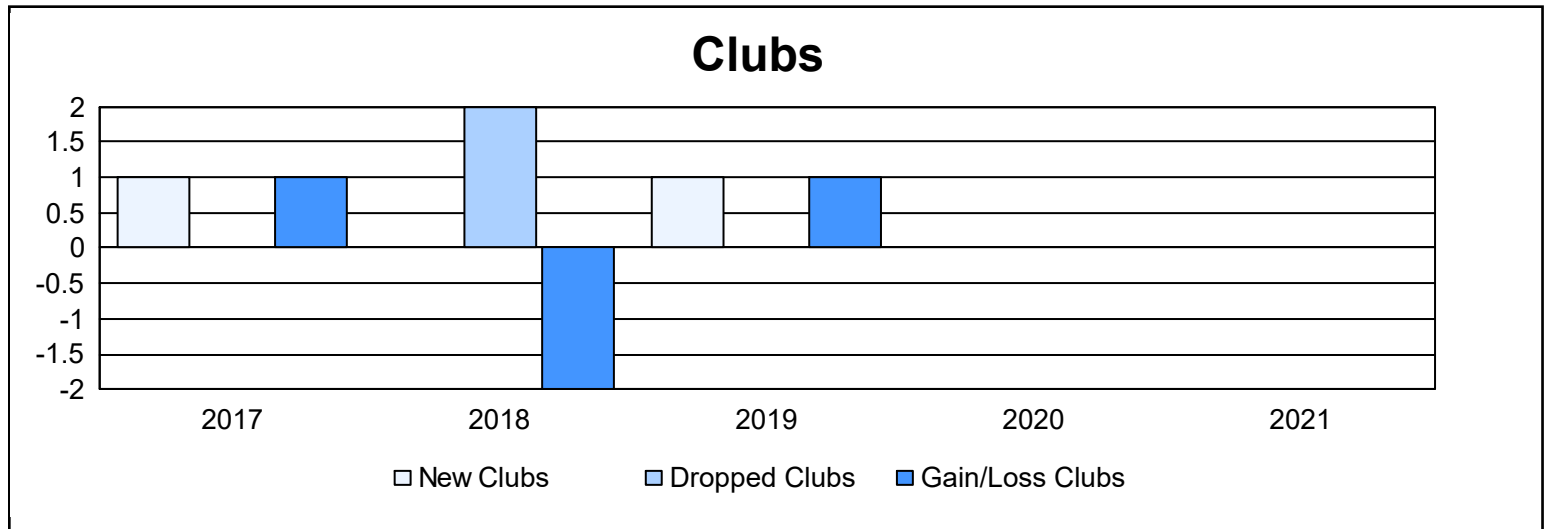

Year	New Clubs	Dropped Clubs	Gain/ Loss Clubs	New Members	Charter Members	Reinstate Members	Transfer Members	Total Member Added	Total Members Dropped	Gain/ Loss Members
2016-2017	1	0	1	196	22	11	12	241	185	56
2017-2018	0	2	-2	185	2	15	11	213	254	-41
2018-2019	1	0	1	144	23	6	8	181	305	-124
2019-2020	0	0	0	132	3	9	12	156	173	-17
2020-2021	0	0	0	69	1	34	9	113	209	-96
<b>Average</b>	<b>0</b>	<b>0</b>	<b>0</b>	<b>145</b>	<b>10</b>	<b>15</b>	<b>10</b>	<b>181</b>	<b>225</b>	<b>-44</b>

### Membership Composition June 2021 Cumulative