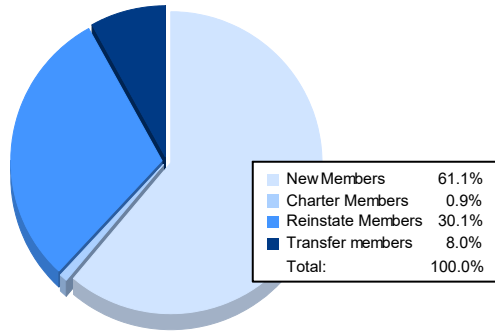

Year	New Clubs	Dropped Clubs	Gain/ Loss Clubs	New Members	Charter Members	Reinstate Members	Transfer Members	Total Member Added	Total Members Dropped	Gain/ Loss Members
2016-2017	1	0	1	196	22	11	12	241	185	56
2017-2018	0	2	-2	185	2	15	11	213	254	-41
2018-2019	1	0	1	144	23	6	8	181	305	-124
2019-2020	0	0	0	132	3	9	12	156	173	-17
2020-2021	0	0	0	69	1	34	9	113	209	-96
<b>Average</b>	<b>0</b>	<b>0</b>	<b>0</b>	<b>145</b>	<b>10</b>	<b>15</b>	<b>10</b>	<b>181</b>	<b>225</b>	<b>-44</b>

### Membership Composition June 2021 Cumulative