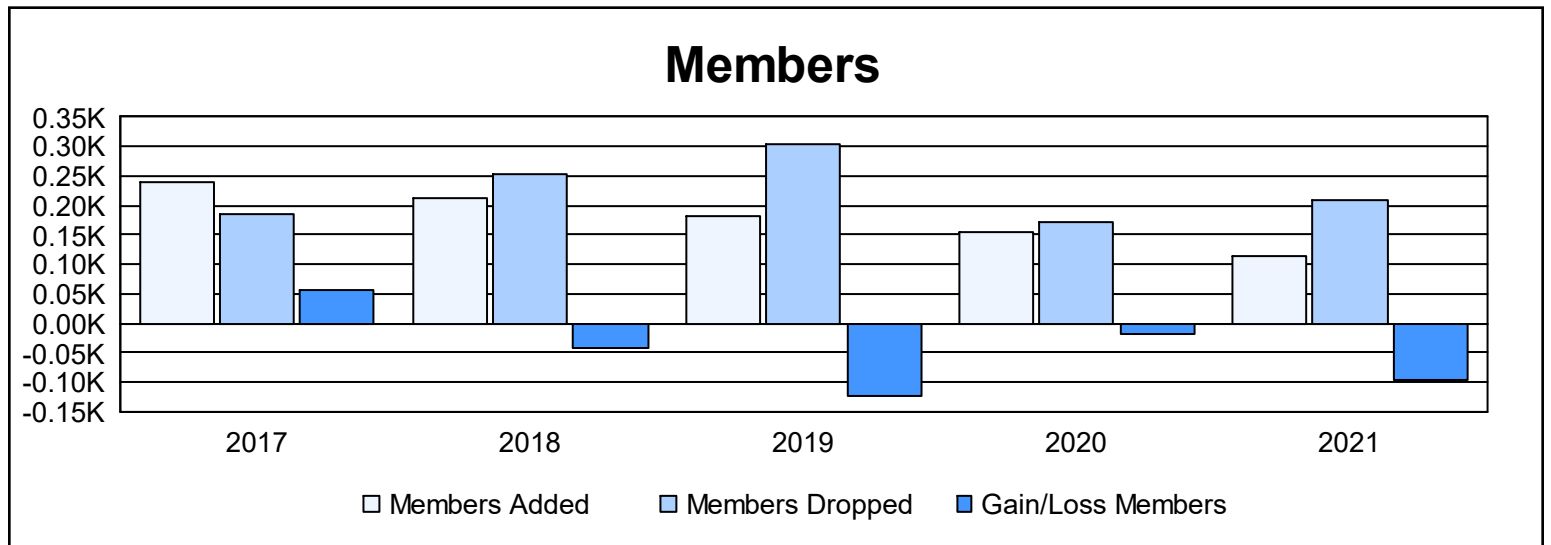

Year	New Clubs	Dropped Clubs	Gain/ Loss Clubs	New Members	Charter Members	Reinstate Members	Transfer Members	Total Member Added	Total Members Dropped	Gain/ Loss Members
2016-2017	1	0	1	196	22	11	12	241	185	56
2017-2018	0	2	-2	185	2	15	11	213	254	-41
2018-2019	1	0	1	144	23	6	8	181	305	-124
2019-2020	0	0	0	132	3	9	12	156	173	-17
2020-2021	0	0	0	69	1	34	9	113	209	-96
<b>Average</b>	<b>0</b>	<b>0</b>	<b>0</b>	<b>145</b>	<b>10</b>	<b>15</b>	<b>10</b>	<b>181</b>	<b>225</b>	<b>-44</b>

### Membership Composition June 2021 Cumulative